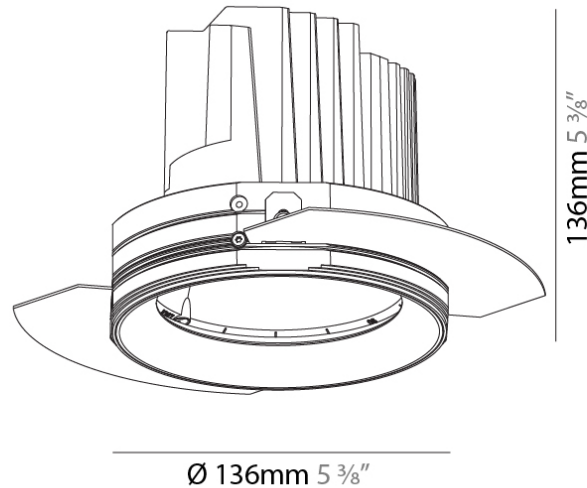

ELECTRICAL

Lamp Type: LED (Zhaga Standard)
Input Wattage (W): 13.2 / 16.5
Total Output Wattage (W): 12.1 / 14.7
Dimming: Tri-Mode (Non-Dimming and Phase Dimming (120Vac only) and 0-10V Dimming)
Driver Included: No
Driver Location: Recessed Housing
Driver Type: Constant Current - Universal
Driver Class: Class 2
Housing: See components
Input Voltage (V): 120 - 277
Constant Current (MA): 350

LED

Number of LEDs: 1
Color Temperature (°K): 2700 / 3000 / 3500 / 4000
Max. Delivered Lumen (lm): 870 / 970 / 1038 / 1060
Nominal Lumen (lm): 960 / 1070 / 1156 / 1180
CRI: >90 CRI
Efficiency (%): 90.5
Lamp Life (hrs): 50000
Upon Request: RGB-W Tunable White Special Color Temperature Special LED

OPTICAL

Reflector: 10
Beam Angle: Narrow
Adjustability: Rotational 355°; Tilt 30°
Upon Request: Special Beam Angles

RATINGS AND CERTIFICATIONS

382, F 416-247-9319, www.zaneen.com
Certified by Intertek for North American Standards. At the end of the existing Model #. For assistance on 'custom' specifications, contact zteam@zaneen.com.
In a constant effort to supply the best product, we reserve the right to change specifications or materials without notice. The most recent specification sheets are found at zaneen.com
IP rating: IP20

140mm 5 1/2"	150mm 5 7/8"	10 | 12 1/2 | 15 | 25mm 3/8" | 1/2" | 9/16" | 1"	± 30°	355°		

A