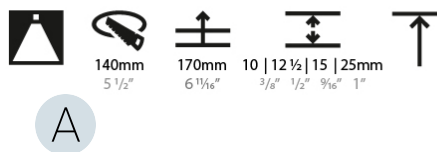

ELECTRICAL

Lamp Type: LED (Zhaga Standard)
Input Wattage (W): 13.2 / 16.5
Total Output Wattage (W): 12.1 / 14.7
Dimming: Tri-Mode (Non-Dimming and Phase Dimming (120Vac only) and 0-10V Dimming)
Driver Included: No
Driver Location: Recessed Housing
Driver Type: Constant Current - Universal
Driver Class: Class 2
Housing: See components
Input Voltage (V): 120 - 277
Constant Current (MA): 350

LED

Number of LEDs: 1
Color Temperature (°K): 2700 / 3000 / 3500 / 4000
Max. Delivered Lumen (lm): 814 / 877 / 911 / 930
Nominal Lumen (lm): 1246 / 1342 / 1396 / 1424
CRI: >90 CRI
Efficiency (%): 90.5
Lamp Life (hrs): 50000
Upon Request: RGB-W Tunable White Special Color Temperature Special LED

OPTICAL

Reflector°: 10
Optic°: Lens Pack - No Lens / Linear Spread Lens / Honeycomb / Spread Lens
Upon Request: Special Beam Angles

RATINGS AND CERTIFICATIONS

382, F 416-247-9319, www.zaneen.com
Certified and tested for North American standards at the end of the existing Model #. For assistance on 'custom' specifications, contact zteam@zaneen.com.
In a constant effort to supply the best product, we reserve the right to change specifications or materials without notice. The most recent specification sheets are found at zaneen.com
IP rating: IP20