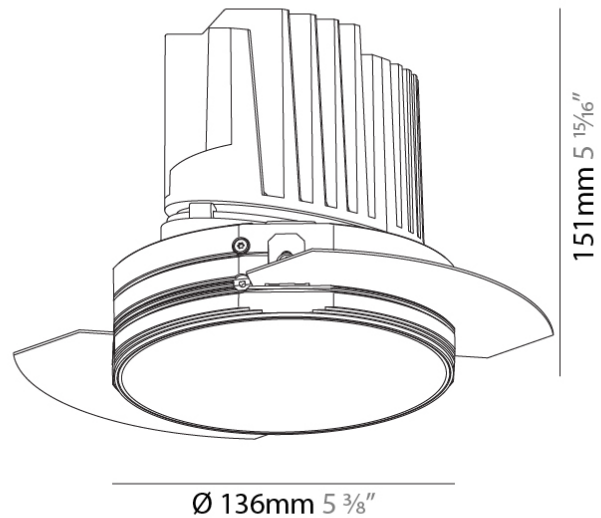

ELECTRICAL

Lamp Type: LED (Zhaga Standard)
Input Wattage (W): 13.2 / 16.5
Total Output Wattage (W): 12.1 / 14.7
Dimming: Tri-Mode (Non-Dimming and Phase Dimming (120Vac only) and 0-10V Dimming)
Driver Included: No
Driver Location: Recessed Housing
Driver Type: Constant Current - Universal
Driver Class: Class 2
Housing: See components
Input Voltage (V): 120 - 277
Constant Current (MA): 350

LED

Number of LEDs: 1
Color Temperature (°K): 2700 / 3000 / 3500 / 4000
Max. Delivered Lumen (lm): 814 / 877 / 911 / 930
Nominal Lumen (lm): 1246 / 1342 / 1396 / 1424
CRI: >90 CRI
Efficiency (%): 90.5
Lamp Life (hrs): 50000
Upon Request: RGB-W Tunable White Special Color Temperature Special LED

OPTICAL

Reflector°: 10
Optic°: Lens Pack - No Lens / Linear Spread Lens / Honeycomb / Spread Lens
Upon Request: Special Beam Angles

RATINGS AND CERTIFICATIONS

382, F 416-247-9319, www.zaneen.com
Certified and tested for North American standards at the end of the existing Model #. For assistance on 'custom' specifications, contact zteam@zaneen.com.
In a constant effort to supply the best product, we reserve the right to change specifications or materials without notice. The most recent specification sheets are found at zaneen.com
IP rating: IP20